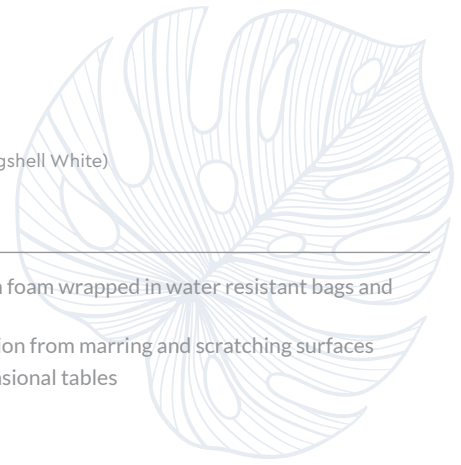

OXFORD GARDEN

ARGENTO Loveseat

TVWLSEW (shown with Eggshell White)

FEATURES

- Quick-dry seat cushions with foam wrapped in water resistant bags and vented mesh bottoms
- Leg endcaps provide protection from marring and scratching surfaces
- Pair with Travira chat or occasional tables

Seat cushions feature quick-dry construction with waterproof bag encasing the foam and vented bottom for drainage.